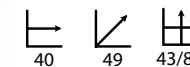

Pantone verde

Ref: 102008
Material: Polipropileno
Color: Verde